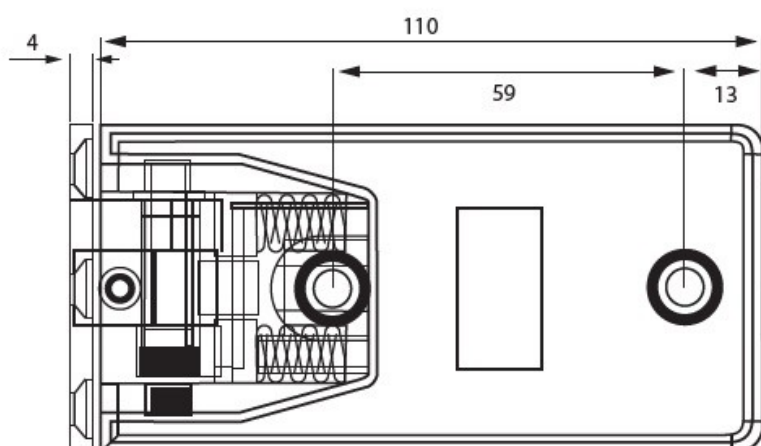

PRODUCT SHEET

Description:

Shower Hinge "Linz", Wall/Glass, Polished Brass, Offset Back 3 Holes, 6-10mm Glass Thickness, W/15 DG Angle Adjustment, Function & 15DG Return Function, Brass Material, Rectangular, Shape w/Chamferede Edges

Item number:

15.26.744-8

Units	Box	Carton	HS Code	Barcode
Pcs.	1	20	8302100090	 5704866505277

SISO A/S

Mileparken 11
DK-2740 Skovlunde
Denmark
VAT: DK 24786013

Phone +45 45 830 900

www.siso.dk
siso@siso.dk

Danske Bank
Nytorv Branch
Copenhagen
SWIFT: DABADKKK

Account no.
4180 3112 112936
IBAN Account
DK7230003112112936