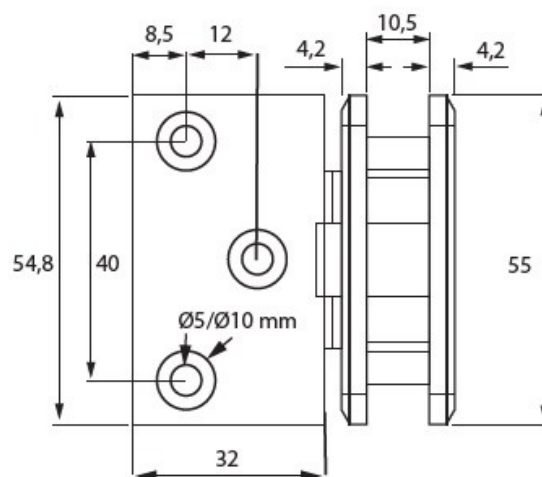

PRODUCT SHEET

Description:

Shower Hinge "Linz", Wall/Glass, Polished Brass, Offset Back 3 Holes, 6-10mm Glass Thickness, W/15 DG Angle Adjustment, Function & 15DG Return Function, Brass Material, Rectangular, Shape w/Chamferede Edges

Item number:

15.26.744-8

Units	Box	Carton	HS Code	Barcode
Pcs.	1	20	8302100090	 5704866505277

SISO A/S

Mileparken 11
DK-2740 Skovlunde
Denmark
VAT: DK 24786013

Phone +45 45 830 900

www.siso.dk
siso@siso.dk

Danske Bank
Nytorv Branch
Copenhagen
SWIFT: DABADKKK